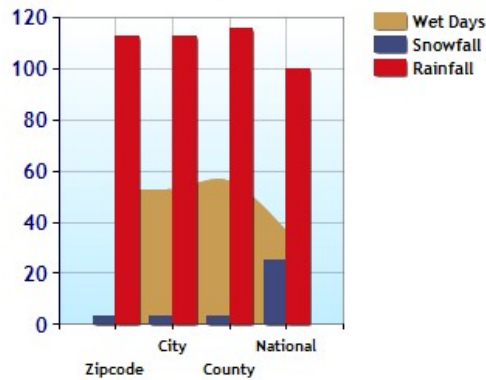

	Zipcode	City	County	National
? Altitude	833	833	982	1,060
? Rainfall (inches annually)	52.7	52.7	56.0	36.5
? Snowfall (inches annually)	3.5	3.5	3.2	25.0
? January Avg. Low Temp	31.3	31.3	30.4	20.5
? July Avg. High Temp	90.0	90.0	89.2	86.5
? Days of Precipitation Annually	113	113	116	100
? Days Mostly Sunny Annually	220	222	219	205
? Comfort Index (during hot weather)	34	36	36	44

Altitude

Temperature Extremes

Precipitation Summary

Sunny and Cloudy Days per Annum for 29631

Comfort Index (during hot weather)

	Zipcode	City	County	National
? Air Quality	57	57	57	83
? Watershed Quality	73	73	73	55
? Physicians per Capita	121.7	121.7	121.7	220.5
? Health Cost Index	98.0	98.0	98.0	100.0
? Superfund Site Index	48	50	50	71
? UV Index	4.4	4.4	4.4	4.3