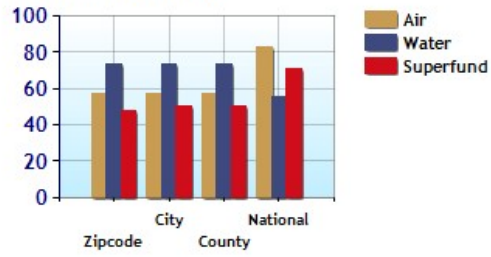

Altitude

Temperature Extremes

Precipitation Summary

Sunny and Cloudy Days per Annum for 29631

Comfort Index (during hot weather)

	Zipcode	City	County	National
? Air Quality	57	57	57	83
? Watershed Quality	73	73	73	55
? Physicians per Capita	121.7	121.7	121.7	220.5
? Health Cost Index	98.0	98.0	98.0	100.0
? Superfund Site Index	48	50	50	71
? UV Index	4.4	4.4	4.4	4.3

Environmental Quality

UV Index