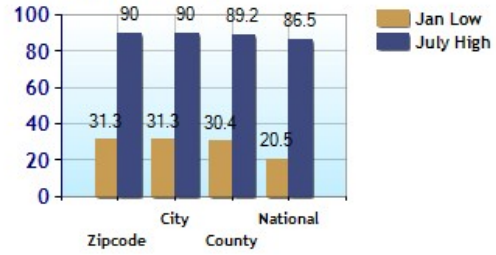

	Zipcode	City	County	National
? Altitude	833	833	982	1,060
? Rainfall (inches annually)	52.7	52.7	56.0	36.5
? Snowfall (inches annually)	3.5	3.5	3.2	25.0
? January Avg. Low Temp	31.3	31.3	30.4	20.5
? July Avg. High Temp	90.0	90.0	89.2	86.5
? Days of Precipitation Annually	113	113	116	100
? Days Mostly Sunny Annually	220	222	219	205
? Comfort Index (during hot weather)	34	36	36	44

Altitude

Temperature Extremes

Precipitation Summary

Sunny and Cloudy Days per Annum for 29631

Comfort Index (during hot weather)

	Zipcode	City	County	National
? Air Quality	57	57	57	83
? Watershed Quality	73	73	73	55
? Physicians per Capita	121.7	121.7	121.7	220.5
? Health Cost Index	98.0	98.0	98.0	100.0
? Superfund Site Index	48	50	50	71
? UV Index	4.4	4.4	4.4	4.3