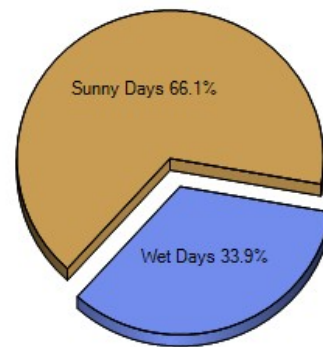

Altitude

Temperature Extremes

Precipitation Summary

Sunny and Cloudy Days per Annum for 29631

Comfort Index (during hot weather)

	Zipcode	City	County	National
? Air Quality	57	57	57	83
? Watershed Quality	73	73	73	55
? Physicians per Capita	121.7	121.7	121.7	220.5
? Health Cost Index	98.0	98.0	98.0	100.0
? Superfund Site Index	48	50	50	71
? UV Index	4.4	4.4	4.4	4.3