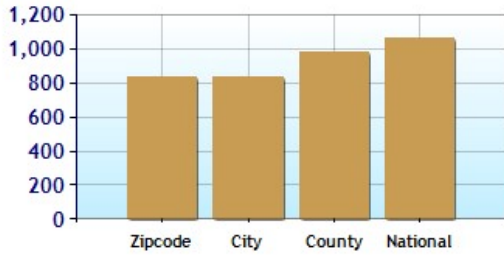

	Zipcode	City	County	National
? Altitude	833	833	982	1,060
? Rainfall (inches annually)	52.7	52.7	56.0	36.5
? Snowfall (inches annually)	3.5	3.5	3.2	25.0
? January Avg. Low Temp	31.3	31.3	30.4	20.5
? July Avg. High Temp	90.0	90.0	89.2	86.5
? Days of Precipitation Annually	113	113	116	100
? Days Mostly Sunny Annually	220	222	219	205
? Comfort Index (during hot weather)	34	36	36	44

Altitude

Temperature Extremes

Precipitation Summary

Sunny and Cloudy Days per Annum for 29631

Comfort Index (during hot weather)

	Zipcode	City	County	National
? Air Quality	57	57	57	83
? Watershed Quality	73	73	73	55
? Physicians per Capita	121.7	121.7	121.7	220.5
? Health Cost Index	98.0	98.0	98.0	100.0
? Superfund Site Index	48	50	50	71
? UV Index	4.4	4.4	4.4	4.3